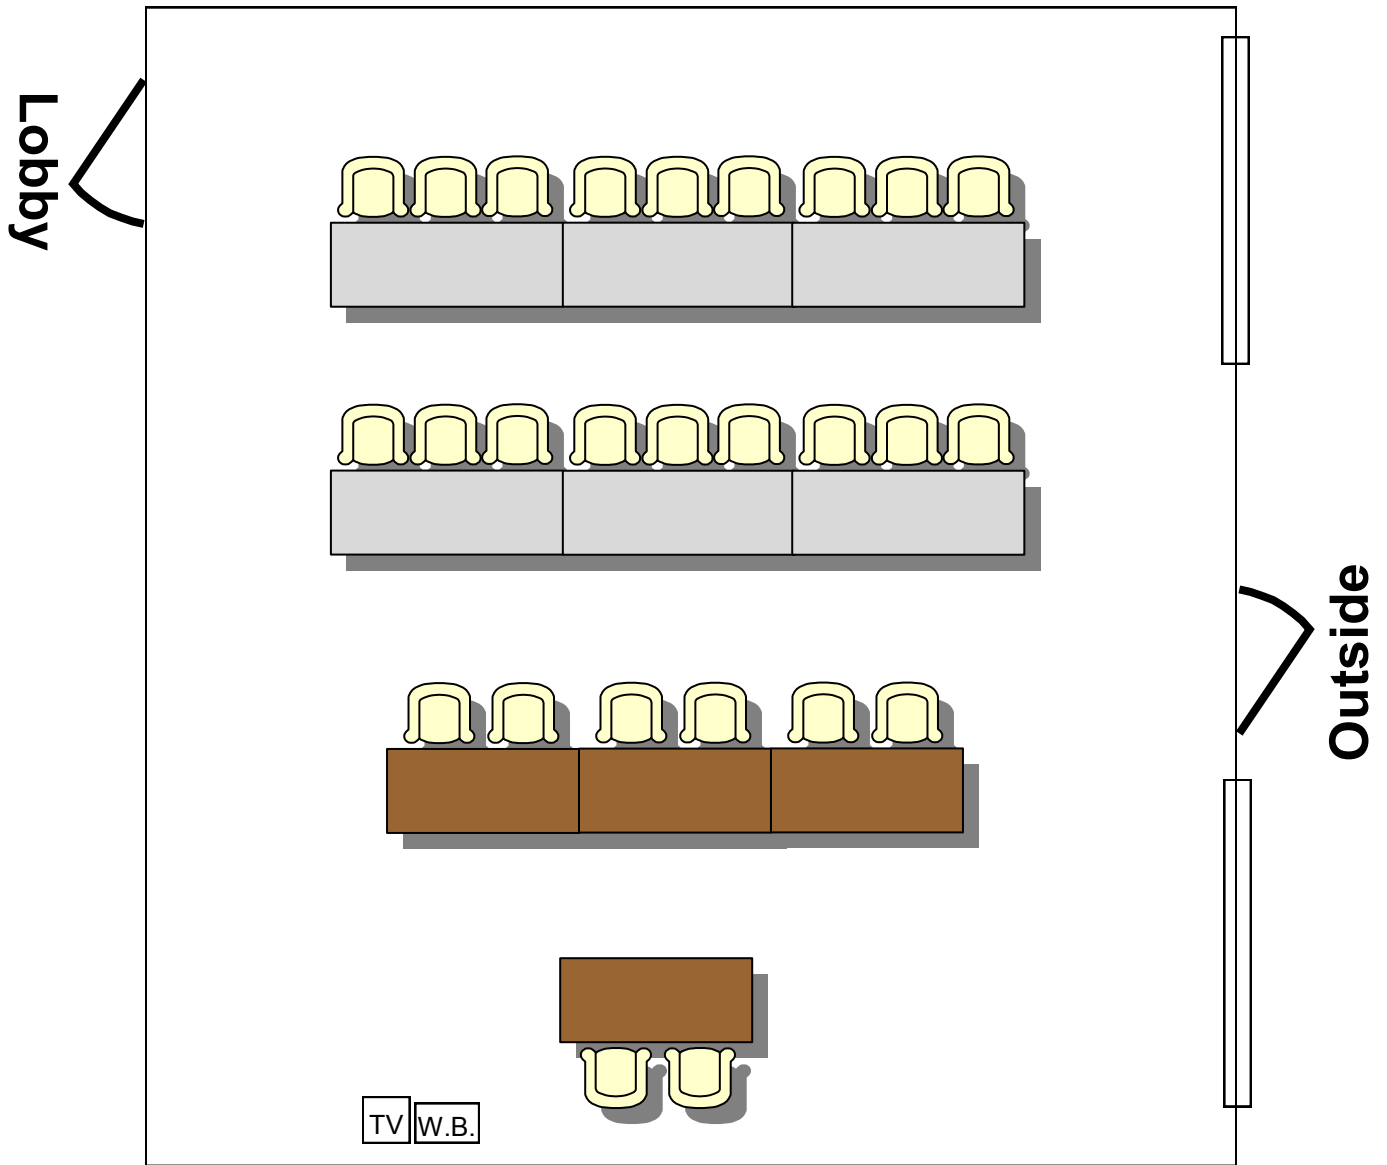

Headquarters-Ocala Public Library Meeting Room B Standard Room Configuration

Not to scale. W.B. represents a white board.

Maximum Capacity: 55

 This represents an 8' table.

 This represents a 6' table.