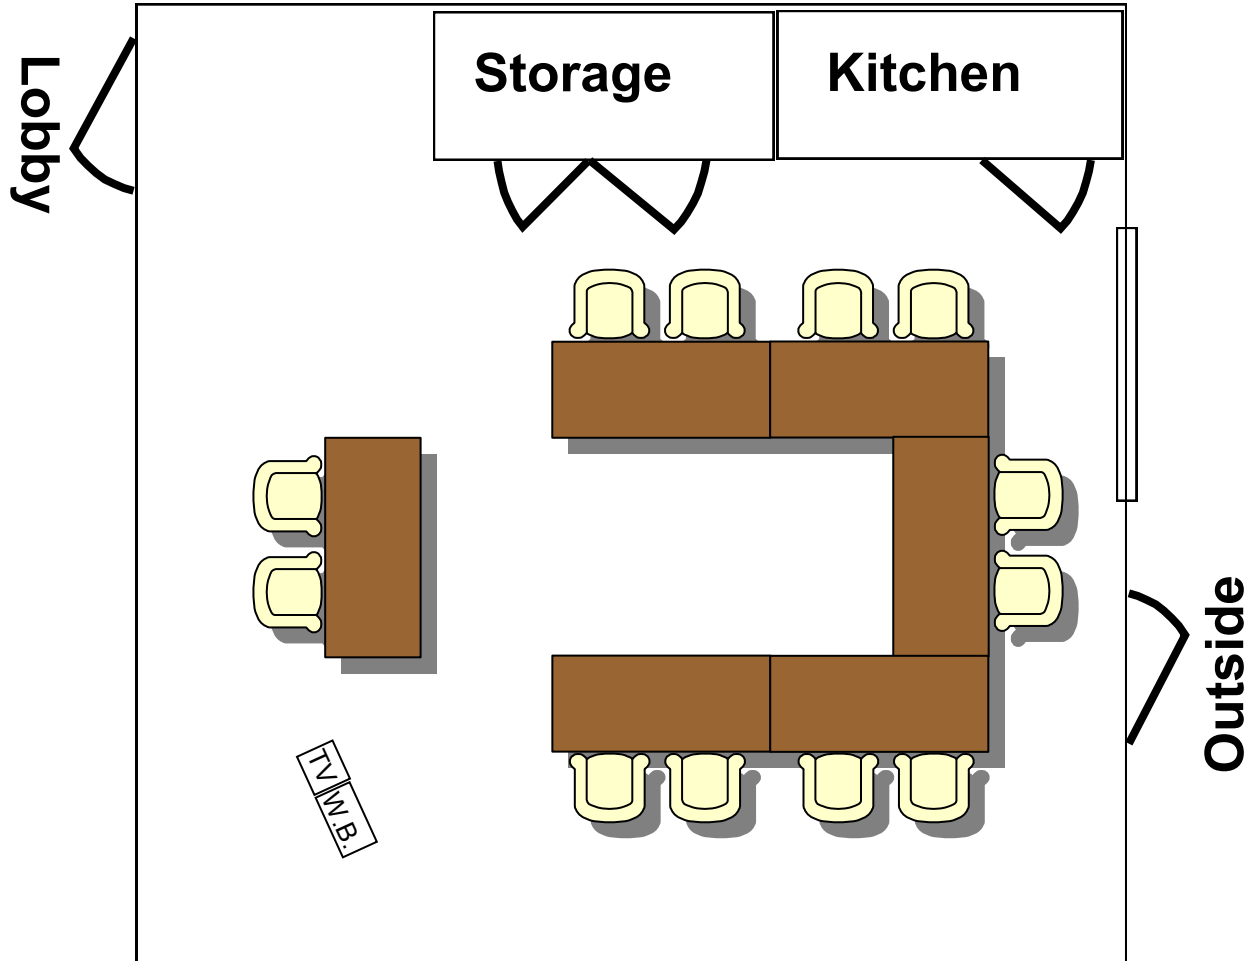

**Headquarters-Ocala Public Library
Meeting Room A
Standard Room Configuration**

Not to scale.

W.B. represents a white board.

Maximum Capacity: 35