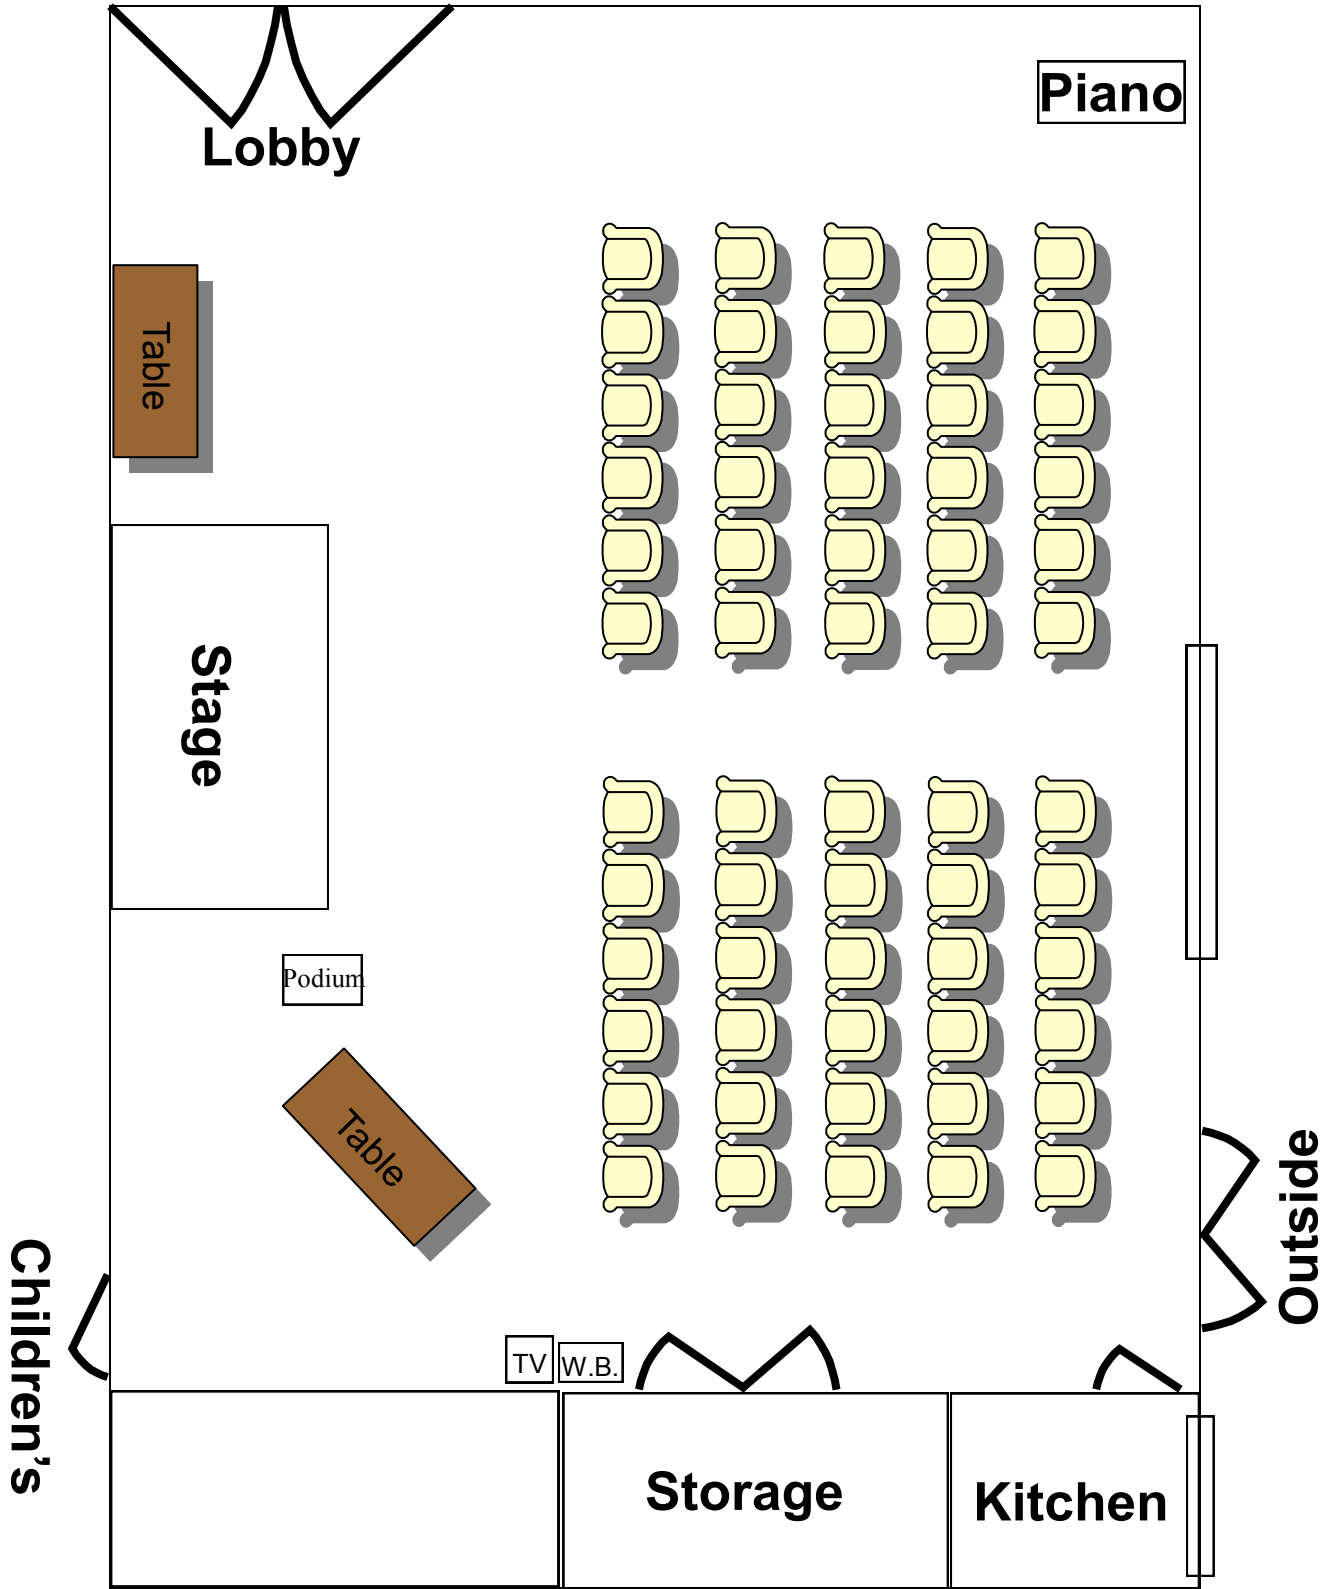

**Headquarters-Ocala Public Library
Frances Kolonia Meeting Room C
Standard Room Configuration**

Not to scale

W.B. represents a white board.

Maximum Capacity: 103